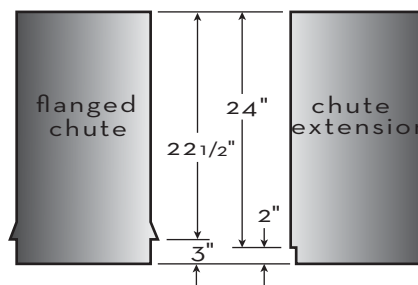

Specifications and Materials

AF208 Standard

- Liner: polyethylene
- Chute opening: 14"
- Front to back: 23 3/4"
- Width: 18 1/2"
- Height of seat: 14"
- Weight: 23 pounds

AF209 ADA Accessible

- Liner: polyethylene
- Chute opening: 14"
- Front to back: 23 3/4"
- Width: 18 1/2"
- Height of seat: 18"
- Weight: 26 pounds

Figure 1. Standard Height Waterless Toilet

Figure 2. ADA Accessible Waterless Toilet

Toilet Chutes

Each toilet uses one flanged chute to connect to the compost tank. Extensions are used to span greater distance. Figure 4 shows the height from the floor for each chute model.

PS160 Flanged chute

14" dia.X 22 1/2" polyethylene

PS163 Chute extension

14" dia.X 24" polyethylene

Figure 3. Chute Height

Figure 4. Chute Height Above Finished Floor