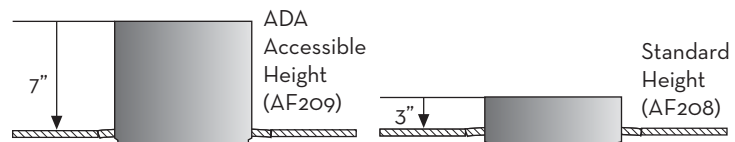

Specifications and Materials

AF208 Standard

- Liner: polyethylene
- Chute opening: 14"
- Front to back: 23 3/4"
- Width: 18 1/2"
- Height of seat: 14"
- Weight: 23 pounds

AF209 ADA Accessible

- Liner: polyethylene
- Chute opening: 14"
- Front to back: 23 3/4"
- Width: 18 1/2"
- Height of seat: 18"
- Weight: 26 pounds

Figure 1. Standard Height Waterless Toilet

Figure 2. ADA Accessible Waterless Toilet

Toilet Chutes

Each toilet uses one flanged chute to connect to the compost tank. Extensions are used to span greater distance. Figure 4 shows the height from the floor for each chute model.

PS160 Flanged chute

14" dia.X 22 1/2" polyethylene

PS163 Chute extension

14" dia.X 24" polyethylene

Figure 3. Chute Height

Figure 4. Chute Height Above Finished Floor