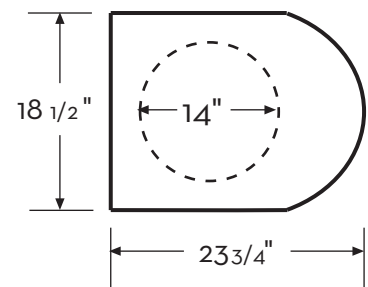

Specifications and Materials

AF208 Standard

- Liner: polyethylene
- Chute opening: 14"
- Front to back: 23 3/4"
- Width: 18 1/2"
- Height of seat: 14"
- Weight: 23 pounds

AF209 ADA Accessible

- Liner: polyethylene
- Chute opening: 14"
- Front to back: 23 3/4"
- Width: 18 1/2"
- Height of seat: 18"
- Weight: 26 pounds

Figure 1. Standard Height Waterless Toilet

Figure 2. ADA Accessible Waterless Toilet

Toilet Chutes

Each toilet uses one flanged chute to connect to the compost tank. Extensions are used to span greater distance. Figure 4 shows the height from the floor for each chute model.

PS160 Flanged chute

14" dia.X 22 1/2" polyethylene

PS163 Chute extension

14" dia.X 24" polyethylene

Figure 3. Chute Height

Figure 4. Chute Height Above Finished Floor