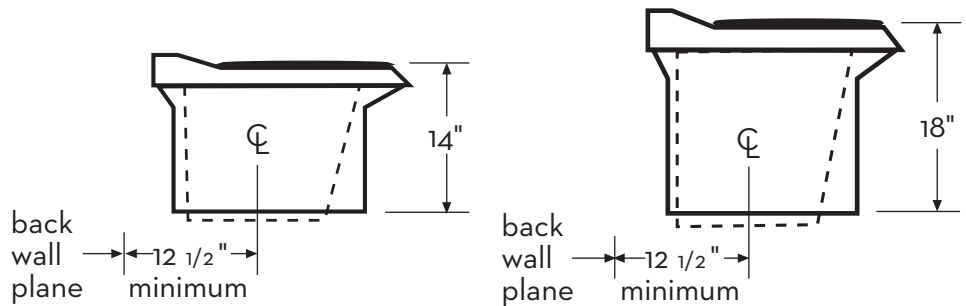

Specifications and Materials

AF208 Standard

- Liner: polyethylene
- Chute opening: 14"
- Front to back: 23 3/4"
- Width: 18 1/2"
- Height of seat: 14"
- Weight: 23 pounds

AF209 ADA Accessible

- Liner: polyethylene
- Chute opening: 14"
- Front to back: 23 3/4"
- Width: 18 1/2"
- Height of seat: 18"
- Weight: 26 pounds

Figure 1. Standard Height Waterless Toilet

Figure 2. ADA Accessible Waterless Toilet

Toilet Chutes

Each toilet uses one flanged chute to connect to the compost tank. Extensions are used to span greater distance. Figure 4 shows the height from the floor for each chute model.