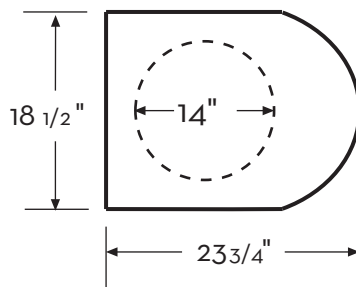

Specifications and Materials

AF208 Standard

- Liner: polyethylene
- Chute opening: 14"
- Front to back: 23 3/4"
- Width: 18 1/2"
- Height of seat: 14"
- Weight: 23 pounds

AF209 ADA Accessible

- Liner: polyethylene
- Chute opening: 14"
- Front to back: 23 3/4"
- Width: 18 1/2"
- Height of seat: 18"
- Weight: 26 pounds